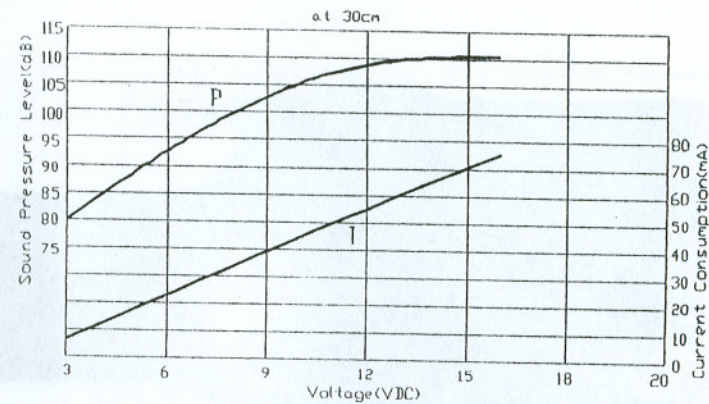

Model Number	
Operating Frequency (KHz)	1.1 ~ 2.8
Operating Volt. Range (VDC)	3 ~ 16
Operating Current (mA)	Max. 120@12VDC
Sound Pressure Level	Min. 100dB@30cm@12VDC
Tone	High Low@12VDC
Operating Temperature (°C)	-30 ~ +80
Storage Temperature (°C)	-40 ~ +80
Weight (Gram)	49.0

Tol : ±0.5 Unit : mm

		Transducers USA 1400 Howard St. Elk Grove Village, IL 60007 847 956-1920 info@tusainc.com	
All dimensions are in MM unless otherwise specified			
Part Number: TRIP-980L		Title: PIEZO AUDIO INDICATOR	
Date: 6/24/2002			