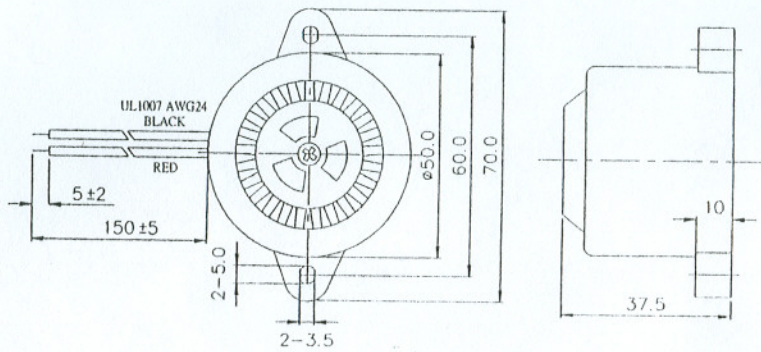

Model Number	
Operating Frequency (KHz)	1.1 ~ 2.8
Operating Volt. Range (VDC)	3 ~ 16
Operating Current (mA)	Max. 120@12VDC
Sound Pressure Level	Min. 100dB@30cm@12VDC
Tone	High Low@12VDC
Operating Temperature (°C)	-30 ~ +80
Storage Temperature (°C)	-40 ~ +80
Weight (Gram)	49.0

Tol : ±0.5 Unit : mm

		Transducers USA 1400 Howard St. Elk Grove Village, IL 60007 847 956-1920 info@tusainc.com	
All dimensions are in MM unless otherwise specified			
Part Number: TRIP-980L		Title: PIEZO AUDIO INDICATOR	
Date: 6/24/2002			